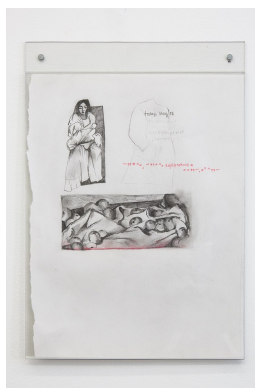

12 x 8.5 inches

**Kayla Ephros**

*Stressed at the Beach, 2020*

Pencil on paper

12 x 8.5

**Kayla Ephros**

*Still Life, 2020*

Pencil on paper

12 x 8.5 inches

**Kayla Ephros**  
*Outfits, 2020*  
Pencil on paper  
12 x 8.5 inches

**Livia Charman**  
*Chime 1, 2020*  
Mixed media (plastic, book cover, spray paint, chain, beeswax, sycamore seed pods, imitation pearls, hat pins)