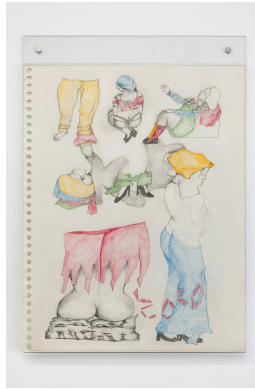

12 x 8.5 inches

**Kayla Ephros**

*Stressed at the Beach, 2020*

Pencil on paper

12 x 8.5

**Kayla Ephros**

*Still Life, 2020*

Pencil on paper

12 x 8.5 inches

**Kayla Ephros**  
*Outfits, 2020*  
Pencil on paper  
12 x 8.5 inches

**Livia Charman**  
*Chime 1, 2020*  
Mixed media (plastic, book cover, spray paint, chain, beeswax, sycamore seed pods, imitation pearls, hat pins)